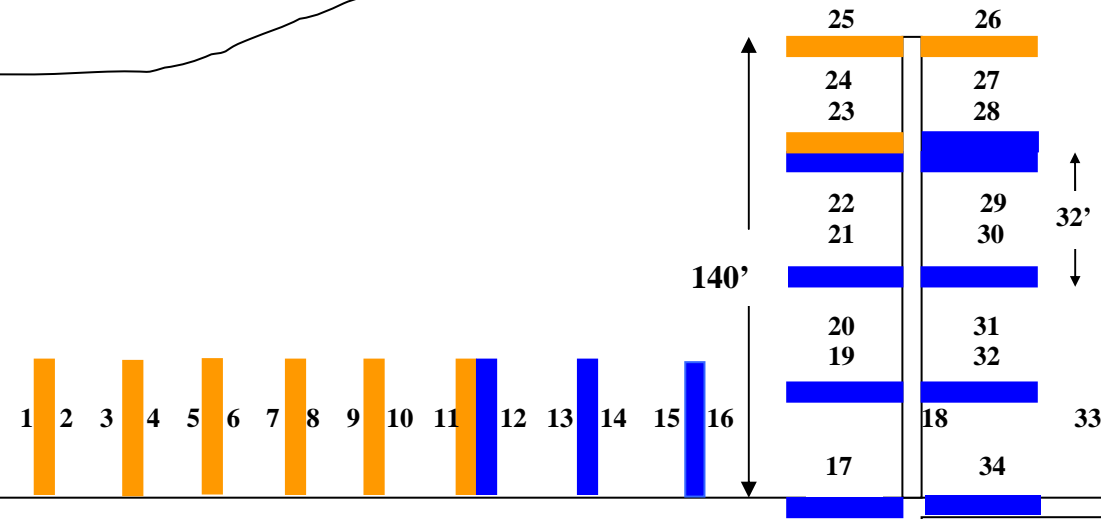

SLIPS 25 - 30 - 30/50 AMP Service,
Accommodate up to 50' boat

SLIPS 30 - 34 - 30 AMP Service,
Accommodate up to 50' Boat

All Slips Have Water Hookups

LAKEFIELD MARINA

ISLAND

Isabel Morris Park

Playground

AT-SHORE TIE-UPS