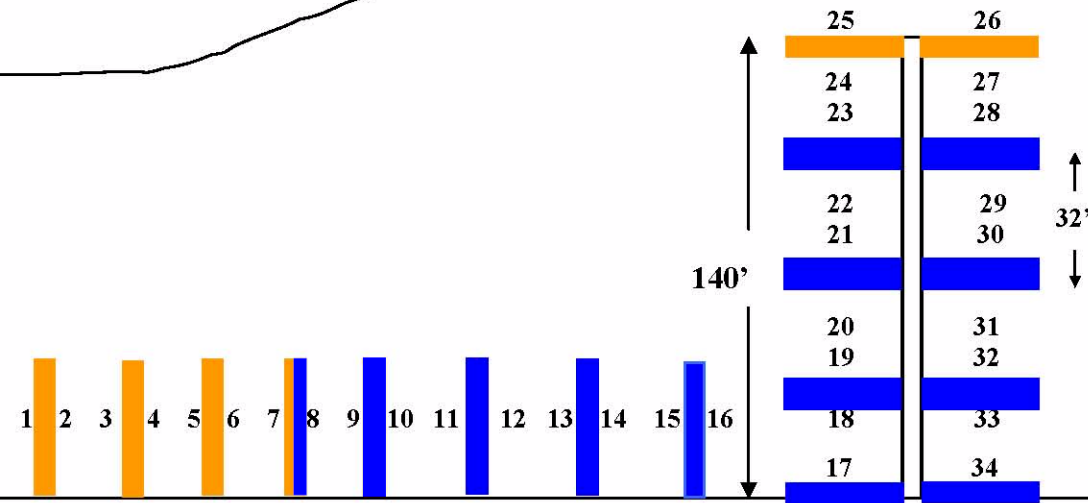

SLIPS 25 - 30 - 30/50 AMP Service,
Accommodate up to 50' boat

SLIPS 30 - 34 - 30 AMP Service,
Accommodate up to 50' Boat

All Slips Have Water Hookups

LAKEFIELD MARINA

ISLAND

Isabel
Morris
Park

Playground

Pumpout